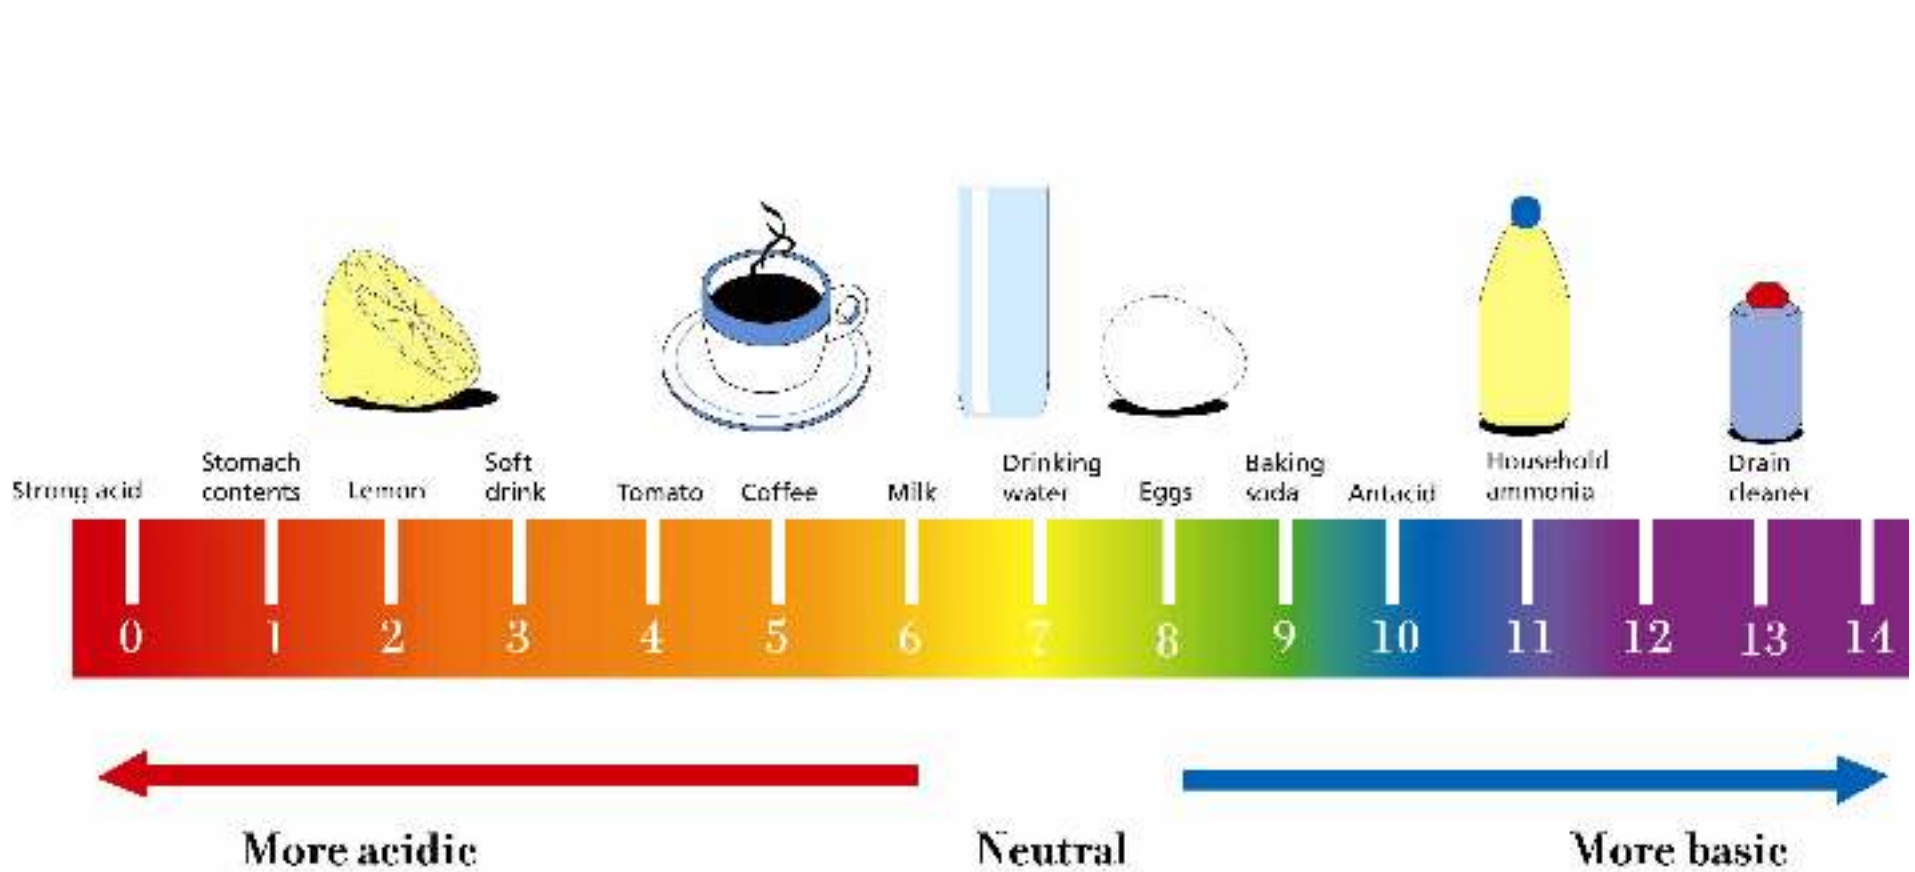

PH Gradient

Diane Mossholder